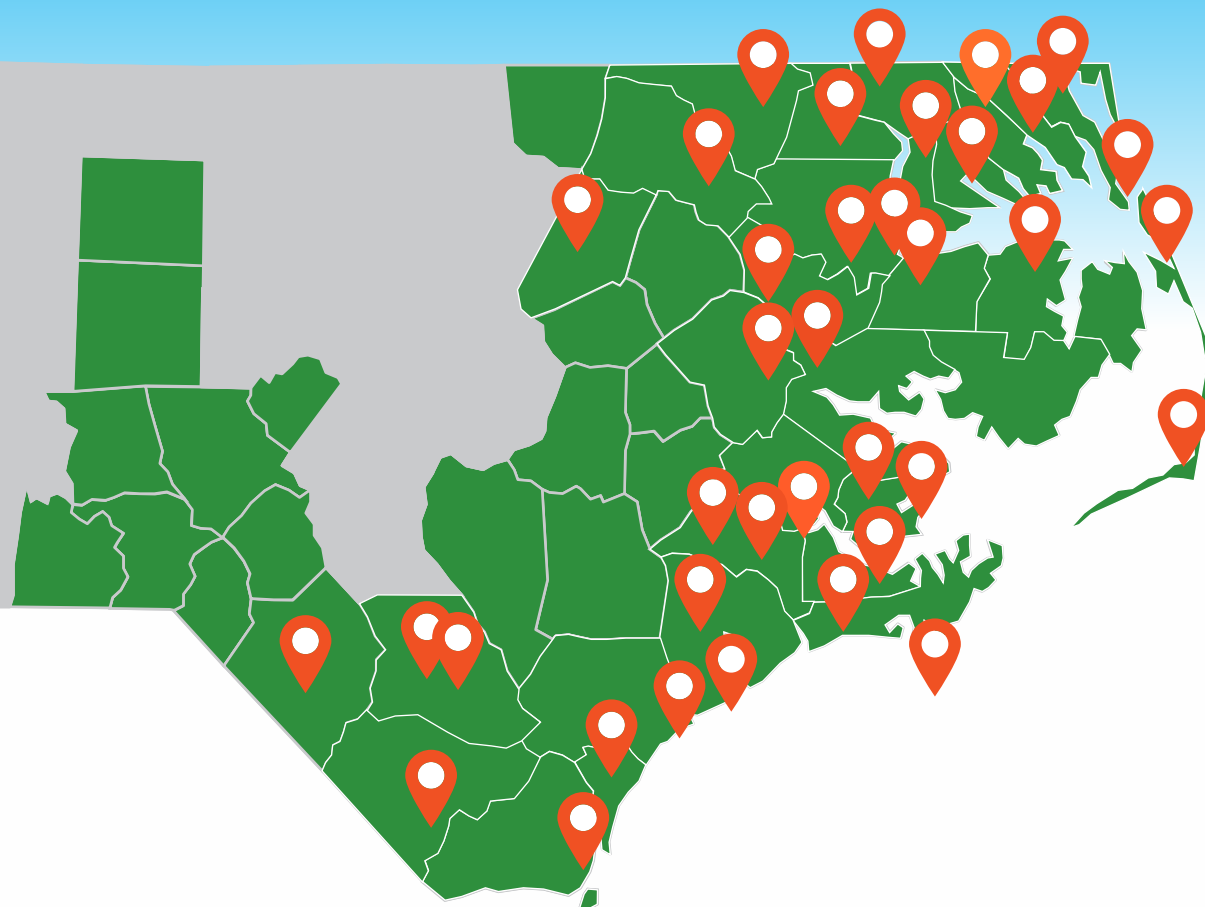

Trillium

HEALTH RESOURCES

Trillium's playground grants (also known as the Play Together Accessible Playground grants) have provided towns with the ability to build fully accessible, all-inclusive playgrounds for individuals with special needs and physical disabilities. We are thrilled to have been able to provide these grants to 36 locations in North Carolina.